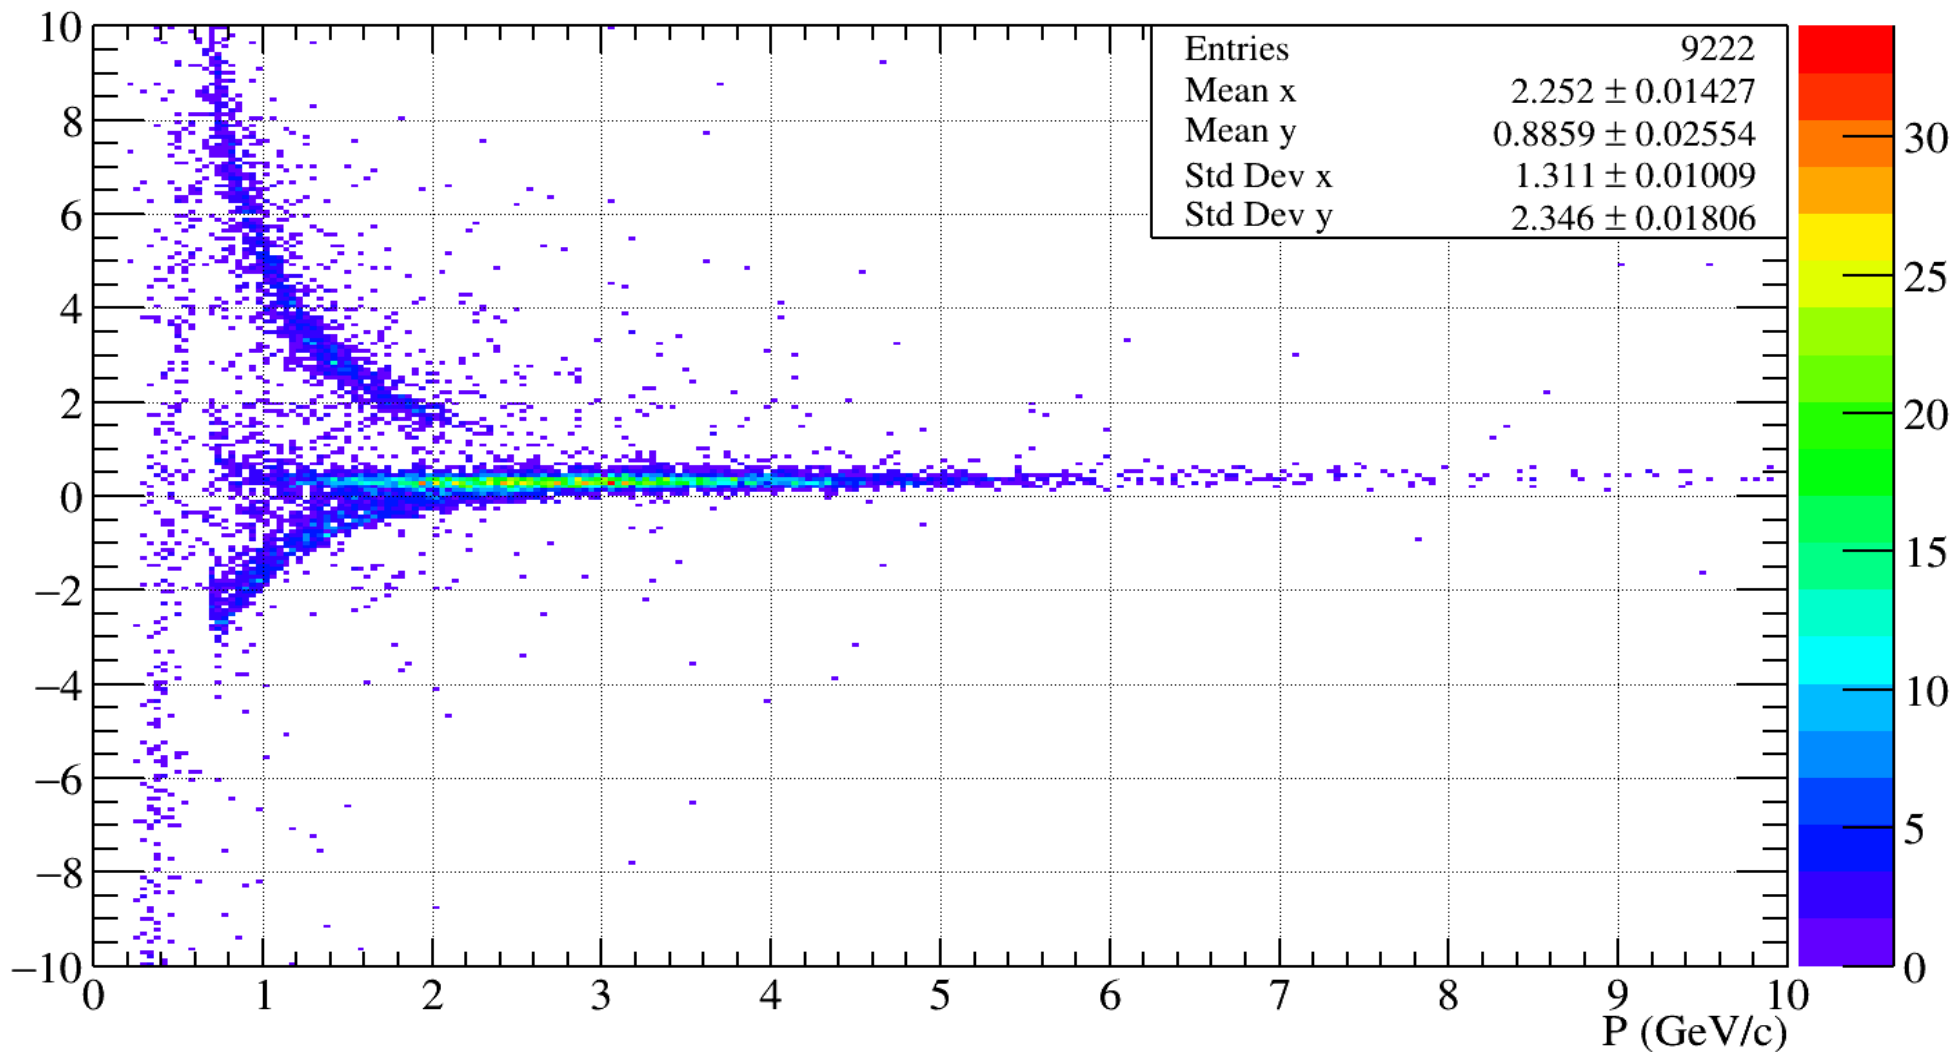

MC: Delta T Vs P K+ (TOF) NO CUT

MC: Beta Vs P K+ (TOF) NO CUT

MC: Delta T Vs P K+ (TOF) MOMENTUM CUT

MC: Beta Vs P K+ (TOF) MOMENTUM CUT

MC: Delta T Vs P K+ (TOF) LOOSE BETA CUT

MC: Beta Vs P K+ (TOF) LOOSE BETA CUT