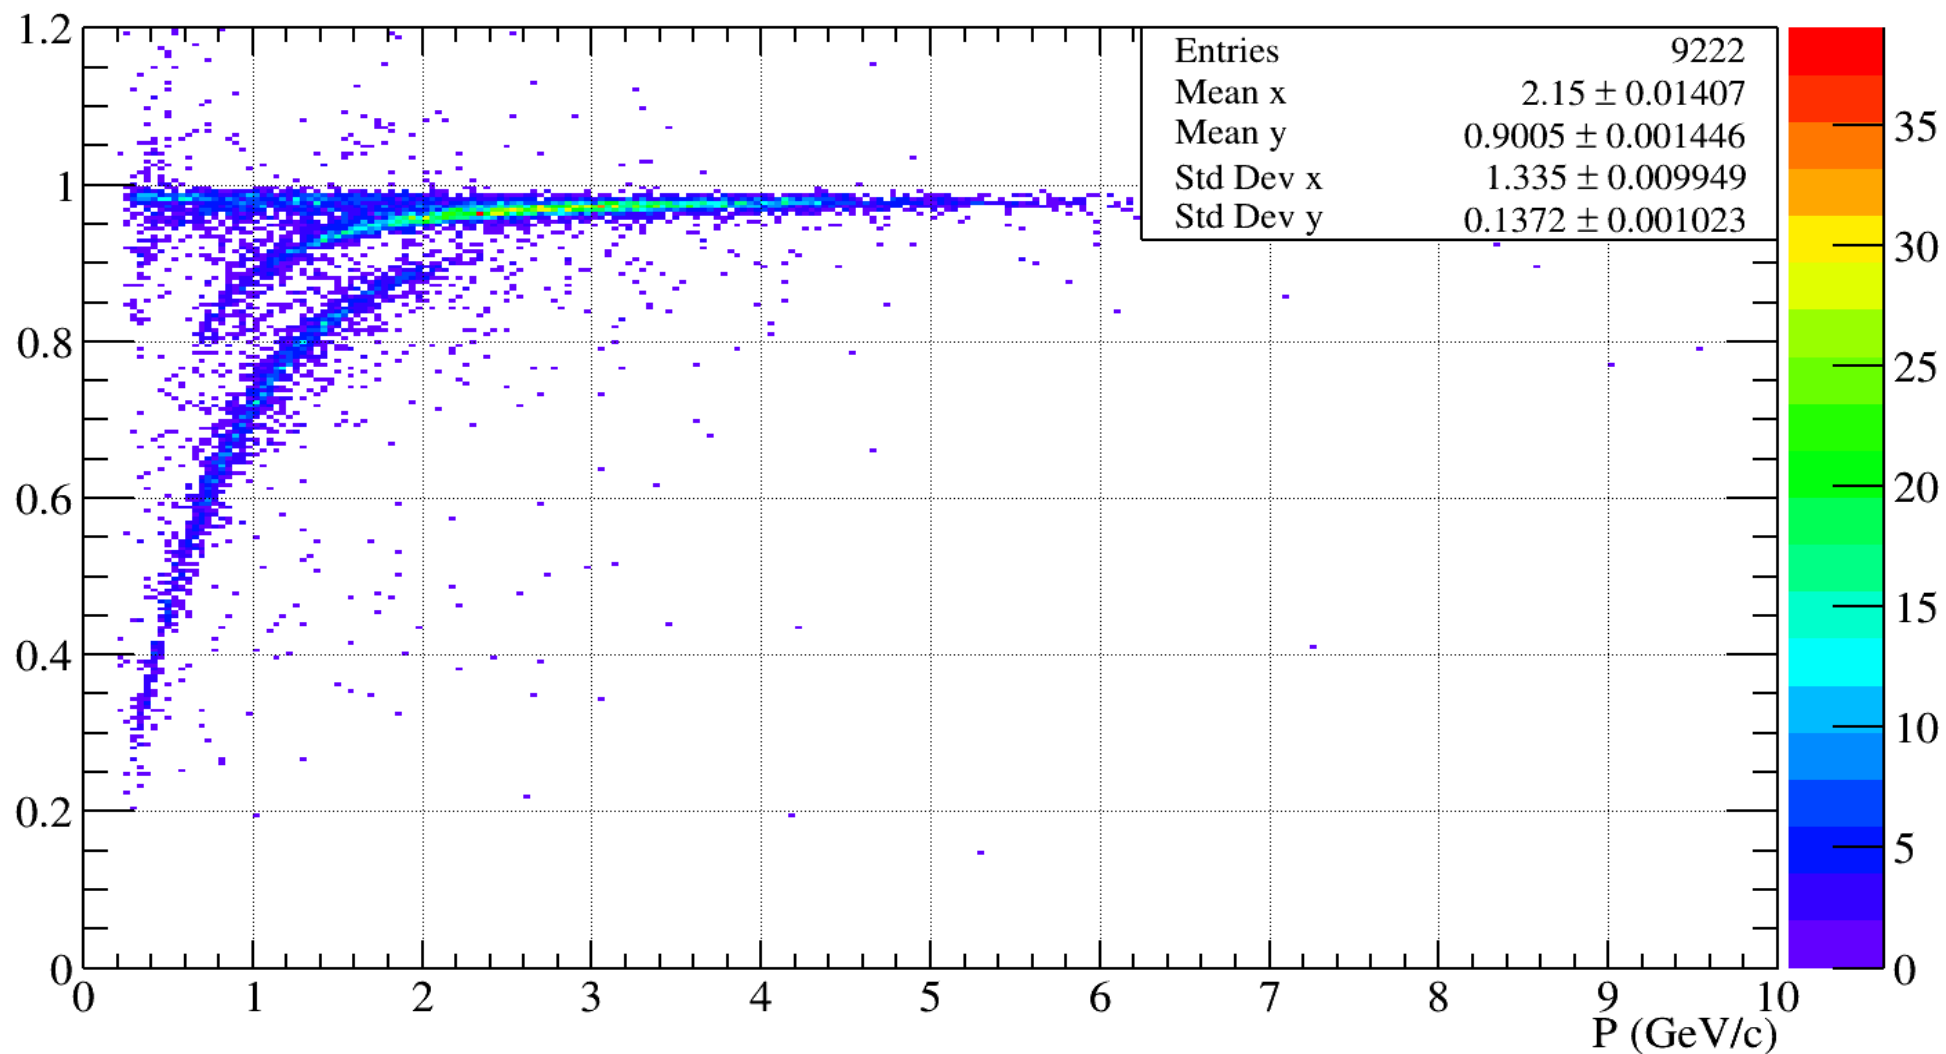

MC: Delta T Vs P K+ (TOF) NO CUT

MC: Beta Vs P K+ (TOF) NO CUT

MC: Delta T Vs P K+ (TOF) MOMENTUM CUT

MC: Beta Vs P K+ (TOF) MOMENTUM CUT

MC: Delta T Vs P K+ (TOF) LOOSE BETA CUT

MC: Beta Vs P K+ (TOF) LOOSE BETA CUT