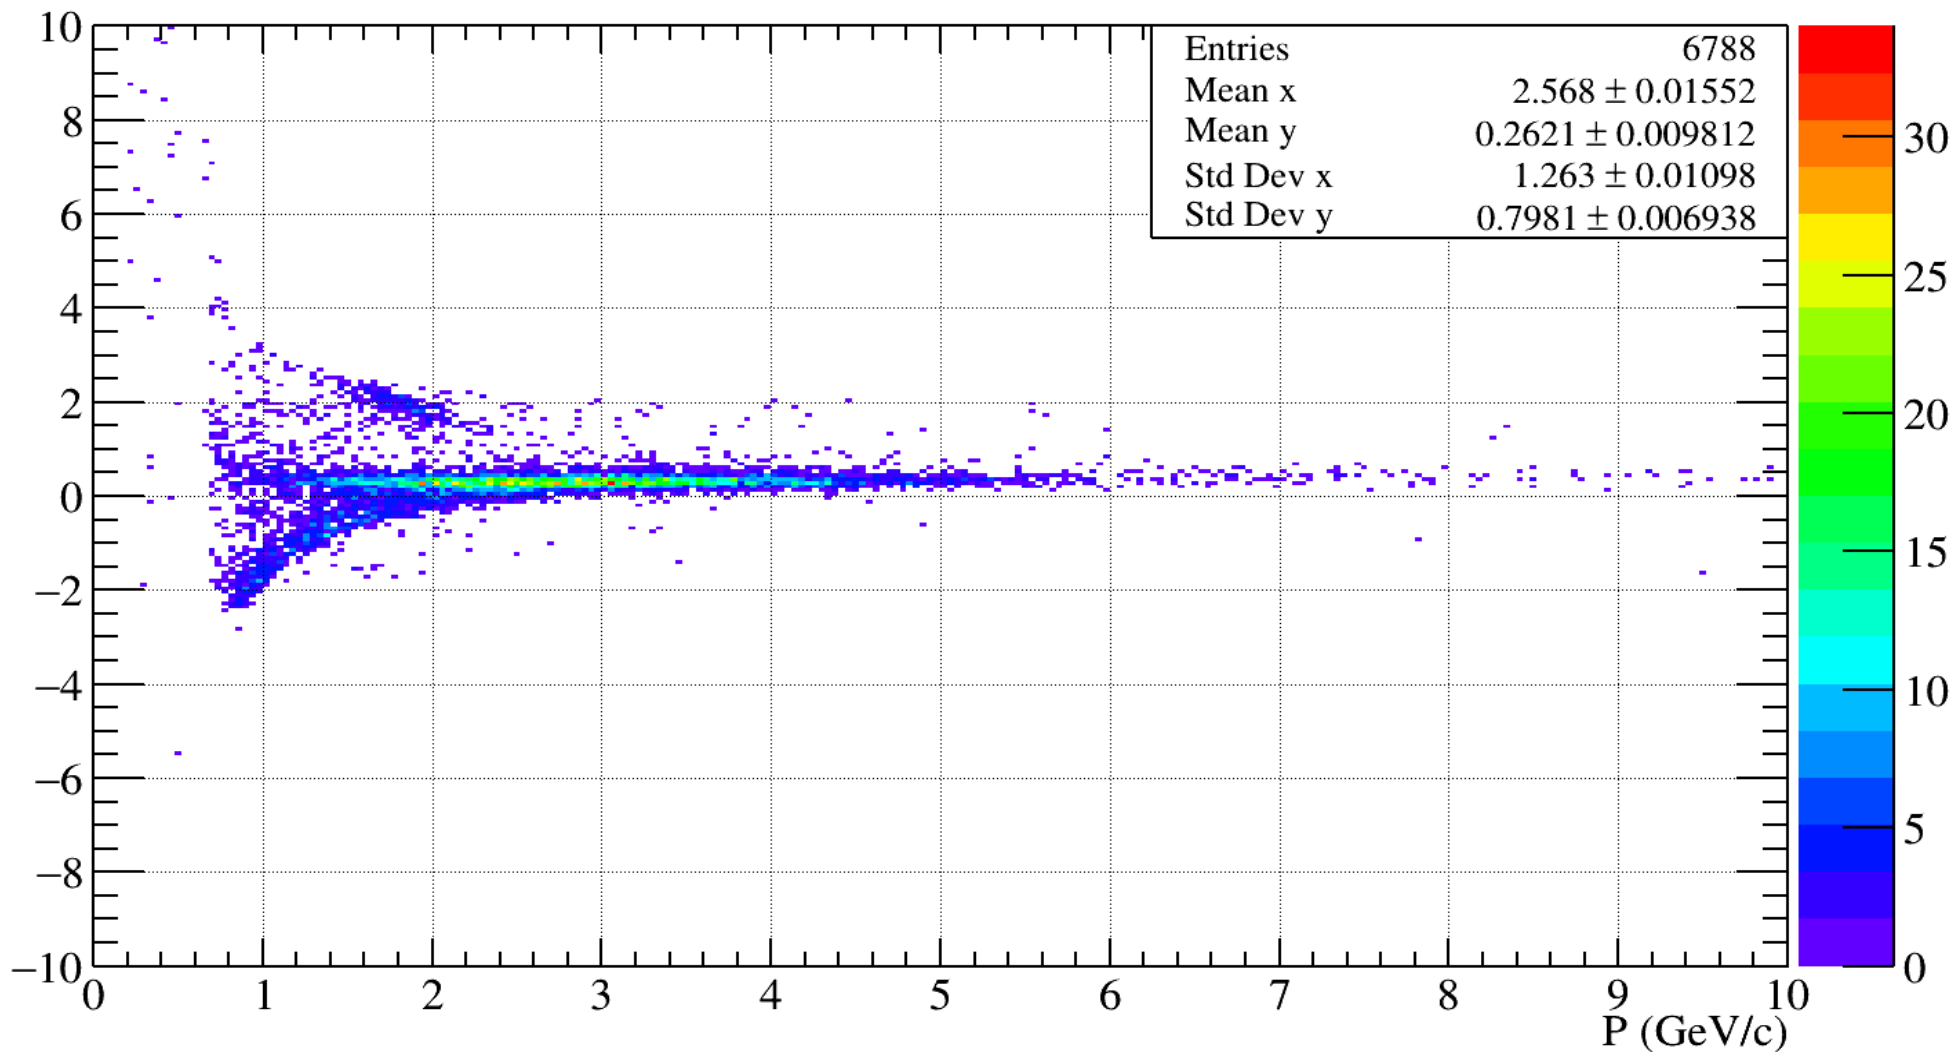

MC: Delta T Vs P K+ (TOF) NO CUT

MC: Beta Vs P K+ (TOF) NO CUT

MC: Delta T Vs P K+ (TOF) MOMENTUM CUT

MC: Beta Vs P K+ (TOF) MOMENTUM CUT

MC: Delta T Vs P K+ (TOF) LOOSE BETA CUT

MC: Beta Vs P K+ (TOF) LOOSE BETA CUT